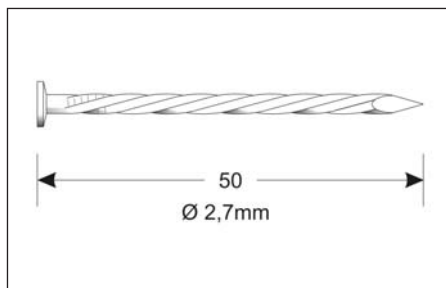

Screwnail 2,7 x 50 mm
color-headed