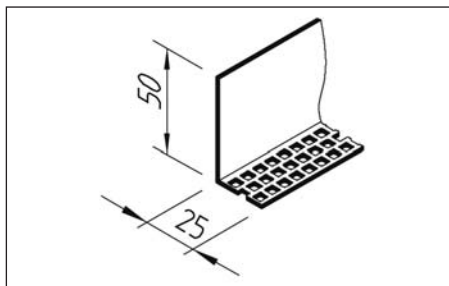

Bottom Vent 25/50
Length: 5.000 mm