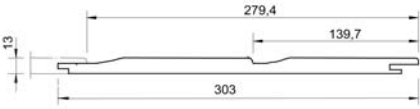

Provincial