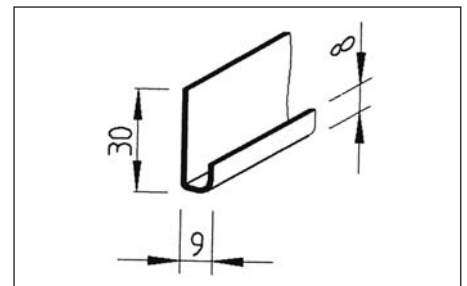

Screwnail 2,7 x 50 mm
color-headed

Retouching Colour
341 ml

Bottom Vent 25/50
Length: 5.000 mm

Fixing Screw 3x40 / V2A with Torx
For fixing of vinylWood Cladding System

Starter Profile Standard Length 6.000 + 10 mm
For vinylWood Cladding System