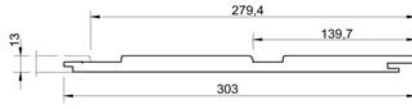

Long lasting performance.

25 year warranty on the substrate and 15 years on the finish.

Classic

vinylWood® „Prestige“

Incomparable Beauty

The craftsmanship of the vinylWood Prestige Double shiplap profile will enhance any home. It's authentic deep-grained cedar look even feels like wood!

- Authentic, beautiful look of wood.
- Heavy duty 12,7 mm thickness – 30% thicker than competitive sidings.
- Resists buckling, delamination, fungal decomposition, peeling and splitting.
- 275 mm wide panel simulating two 137,5 mm planks, results in a faster installation.
- Special panel interlock system for precise horizontal alignment and easier installation.
- Baked-on finish for ultra-low maintenance.
- Available in 5 attractive colours.
- Long lasting performance. 25 year warranty on the substrate and 15 years on the finish.

vinylWood® „Provincial“

Rustic Charm

Go in another direction with vinylWood's Provincial siding. Go vertical, make a bold statement! Stand out from the neighbours with this double round profile that goes up fast and looks dramatic.

- The bold look of vertical siding.
- Provincial Vertical siding can also be installed horizontally and diagonally.
- Heavy duty 12,7 mm thickness – 30% thicker than competitive sidings.
- Resists buckling, delamination, fungal decomposition, peeling and splitting.
- Special interlock system for precise alignment and easier installation.
- Baked-on finish for ultra-low maintenance.
- Available in 5 attractive colours.
- 25 year warranty on the substrate and 15 years on the finish.

vinylWood® „Classic“

Traditional Style

vinylWood Classic bevel profile creates shadow lines that enhance its traditional look. A classic style in rich tones that will make your house a heritage home.