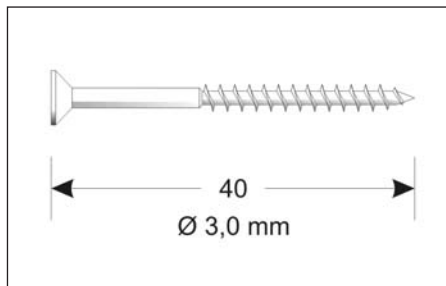

Fixing Screw 3x40 / V2A with Torx
For fixing of vinylWood Cladding System